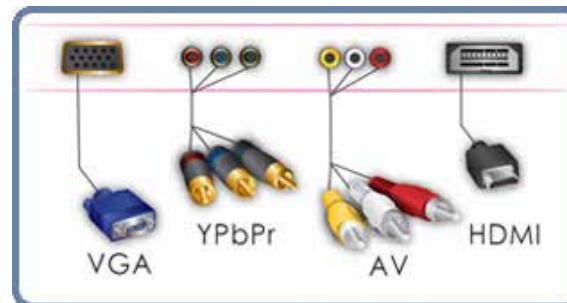

Super slim bezels from just 5.7mm

Multiple Input Options supporting a wide range of video and audio inputs

Display Size	46 Inch Super Narrow Bezel	46 Inch Super Narrow Bezel with High Brightness	55 Inch Super Narrow Bezel	55 Inch Super Narrow Bezel with High Brightness
Screen Size (active area)	46 inch		55 inch	
Bezel Size (mm)	Bottom/right: 2.4, Top/left: 4.3		Bottom/right: 1.9, Top/left: 3.8	
Resolution	1366x768		1920x1080	
Aspect Ratio	16:9			
Pixel Pitch (HxW mm)	0.7455x0.7455		0.63x0.63	
Unit Size (WxHxD mm)	1025.65x579.84x95.83		1215.3x686.1x122.3	1215.3x686.1x95.83
Response Time	8ms			
Displayable Colours	16.7M			
Brightness (cd/m <sup>2</sup> )	450	700	450	700
Contrast Ratio	3000:1		4000:1	
Colour Temperature	10000K			
Viewing Angle	178°			
Active Area (HxW mm)	1018.3x572.5		1209.6x680.4	
Power Consumption	200W typical operation (300W Max)	300W Max	250W Max	
Power Supply	100V ~ 240V(50/60Hz)			
Power Management	VESA DPMS			
Backlight Life	50000 hours			
Input Signal	Video, VGA, DVI, RGB/HV, YPbPr			
PC Input - Video	1.0V p-p 75ohm NTSC/PAL			
PC Input - VGA	0.7V p-p, 75ohm VGA60, SVGA60, XGA60, UXGA60 1280x720(60Hz), 1360x768(60Hz), 1920x1080(60Hz)			
PC Input - DVI	DVI VGA60, SVGA60, XGA60, SXGA60, UXGA60			
PC Input - RGB/HV	0.7V p-p, 75ohm VGA60, SVGA60, XGA60, SXGA60, UXGA60 1280x720(60Hz), 1360x768(60Hz), 1920x1080(60Hz)			
Working Temperature	0-50°C			
Working Humidity	20-80%			
Working Pressure	800-1114 hPa (Altitude: 0-2,000m)			
Standard Accessories	Remote control, AC Power Cable, Scheduling Software CD, Key, User Manual, VGA Cable, OSD Control Box			