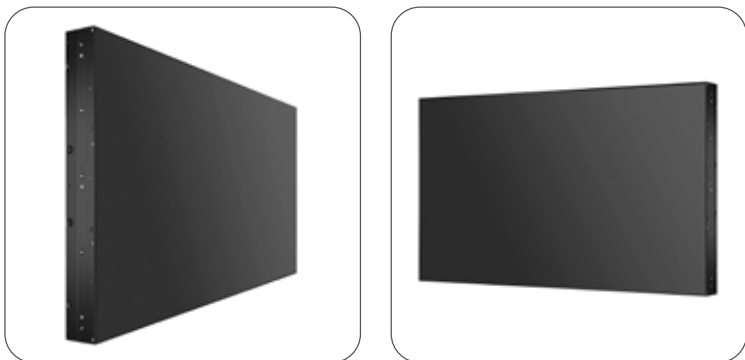

Display Size	46 Inch Super Narrow Bezel	46 Inch Super Narrow Bezel with High Brightness	55 Inch Super Narrow Bezel	55 Inch Super Narrow Bezel with High Brightness
Screen Size (active area)	46 inch		55 inch	
Bezel Size (mm)	Bottom/right: 2.4, Top/left: 4.3		Bottom/right: 1.9, Top/left: 3.8	
Resolution	1366x768		1920x1080	
Aspect Ratio	16:9			
Pixel Pitch (HxW mm)	0.7455x0.7455		0.63x0.63	
Unit Size (WxHxD mm)	1025.65x579.84x95.83		1215.3x686.1x122.3	1215.3x686.1x95.83
Response Time	8ms			
Displayable Colours	16.7M			
Brightness (cd/m²)	450	700	450	700
Contrast Ratio	3000:1		4000:1	
Colour Temperature	10000K			
Viewing Angle	178°			
Active Area (HxW mm)	1018.3x572.5		1209.6x680.4	
Power Consumption	200W typical operation (300W Max)	300W Max	250W Max	
Power Supply	100V ~ 240V(50/60Hz)			
Power Management	VESA DPMS			
Backlight Life	50000 hours			
Input Signal	Video, VGA, DVI, RGB/HV, YPbPr			
PC Input - Video	1.0V p-p 75ohm NTSC/PAL			
PC Input - VGA	0.7V p-p, 75ohm VGA60, SVGA60, XGA60, UXGA60 1280x720(60Hz), 1360x768(60Hz), 1920x1080(60Hz)			
PC Input - DVI	DVI VGA60, SVGA60, XGA60, SXGA60, UXGA60			
PC Input - RGB/HV	0.7V p-p, 75ohm VGA60, SVGA60, XGA60, SXGA60, UXGA60 1280x720(60Hz), 1360x768(60Hz), 1920x1080(60Hz)			
Working Temperature	0-50°C			
Working Humidity	20-80%			
Working Pressure	800-1114 hPa (Altitude: 0-2,000m)			
Standard Accessories	Remote control, AC Power Cable, Scheduling Software CD, Key, User Manual, VGA Cable, OSD Control Box