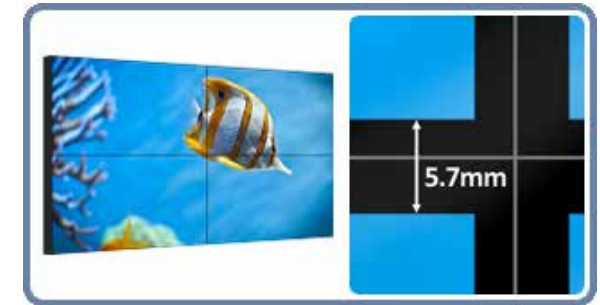

Super slim bezels from just 5.7mm

Multiple Input Options supporting a wide range of video and audio inputs

Display Size	46 Inch Super Narrow Bezel	46 Inch Super Narrow Bezel with High Brightness	55 Inch Super Narrow Bezel	55 Inch Super Narrow Bezel with High Brightness
Screen Size (active area)	46 inch		55 inch	
Bezel Size (mm)	Bottom/right: 2.4, Top/left: 4.3		Bottom/right: 1.9, Top/left: 3.8	
Resolution	1366x768		1920x1080	
Aspect Ratio	16:9			
Pixel Pitch (HxW mm)	0.7455x0.7455		0.63x0.63	
Unit Size (WxHxD mm)	1025.65x579.84x95.83		1215.3x686.1x122.3	1215.3x686.1x95.83
Response Time	8ms			
Displayable Colours	16.7M			
Brightness (cd/m <sup>2</sup> )	450	700	450	700
Contrast Ratio	3000:1		4000:1	
Colour Temperature	10000K			
Viewing Angle	178°			
Active Area (HxW mm)	1018.3x572.5		1209.6x680.4	
Power Consumption	200W typical operation (300W Max)	300W Max	250W Max	
Power Supply	100V ~ 240V(50/60Hz)			
Power Management	VESA DPMS			
Backlight Life	50000 hours			
Input Signal	Video, VGA, DVI, RGB/HV, YPbPr			
PC Input - Video	1.0V p-p 75ohm NTSC/PAL			
PC Input - VGA	0.7V p-p, 75ohm VGA60, SVGA60, XGA60, UXGA60 1280x720(60Hz), 1360x768(60Hz), 1920x1080(60Hz)			
PC Input - DVI	DVI VGA60, SVGA60, XGA60, SXGA60, UXGA60			
PC Input - RGB/HV	0.7V p-p, 75ohm VGA60, SVGA60, XGA60, SXGA60, UXGA60 1280x720(60Hz), 1360x768(60Hz), 1920x1080(60Hz)			
Working Temperature	0-50°C			
Working Humidity	20-80%			
Working Pressure	800-1114 hPa (Altitude: 0-2,000m)			
Standard Accessories	Remote control, AC Power Cable, Scheduling Software CD, Key, User Manual, VGA Cable, OSD Control Box			